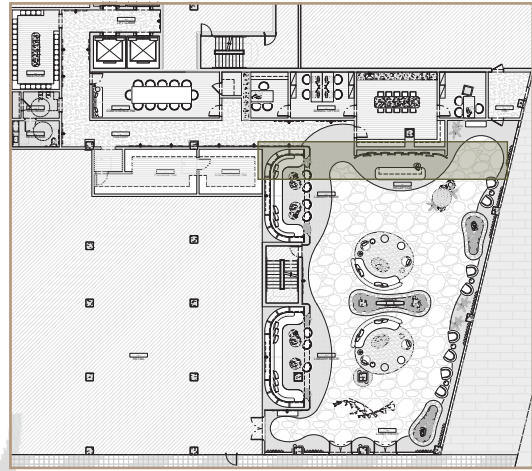

GROUND FLOOR PLAN

The background of the entire page is a dense, repeating pattern of tropical leaves. The leaves are rendered in various shades of dark green, teal, and blue, creating a rich, textured effect. The patterns include palm fronds, monstera leaves, and other broad-leafed plants. The overall tone is dark and sophisticated.

LOBBY ENTRY & RECEPTION

RETAIL ENTRY

LIBRARY NOOK

LIBRARY NOOK

● LOUNGE CHAIR

FABRIC DETAIL

● CUSTOM BANQUETTE SOFA

● ROUND TABLE

● SCONCE

● BENCH

LIBRARY NOOK

HALLWAY TO ELEVATORS

RECEPTION

HALLWAY TO BOH

RECEPTION AREA A

● LOUNGE CHAIR