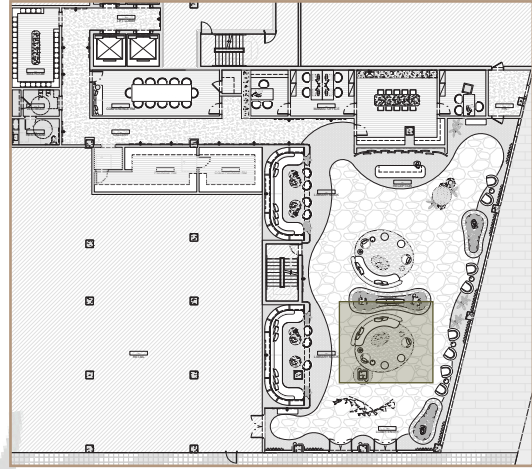

GROUND FLOOR PLAN

The background of the entire page is a dense, repeating pattern of tropical leaves. The leaves are rendered in various shades of dark green, teal, and blue, creating a rich, textured effect. The patterns include palm fronds, monstera leaves, and other broad-leafed plants. The overall tone is dark and sophisticated.

● SCONCE

● BENCH

LIBRARY NOOK

HALLWAY TO ELEVATORS

RECEPTION

HALLWAY TO BOH

RECEPTION AREA A

● LOUNGE CHAIR