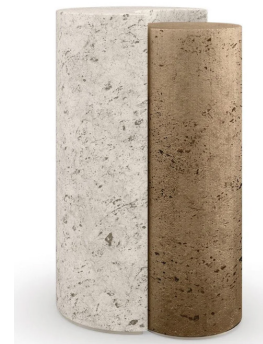

● SIDE TABLE