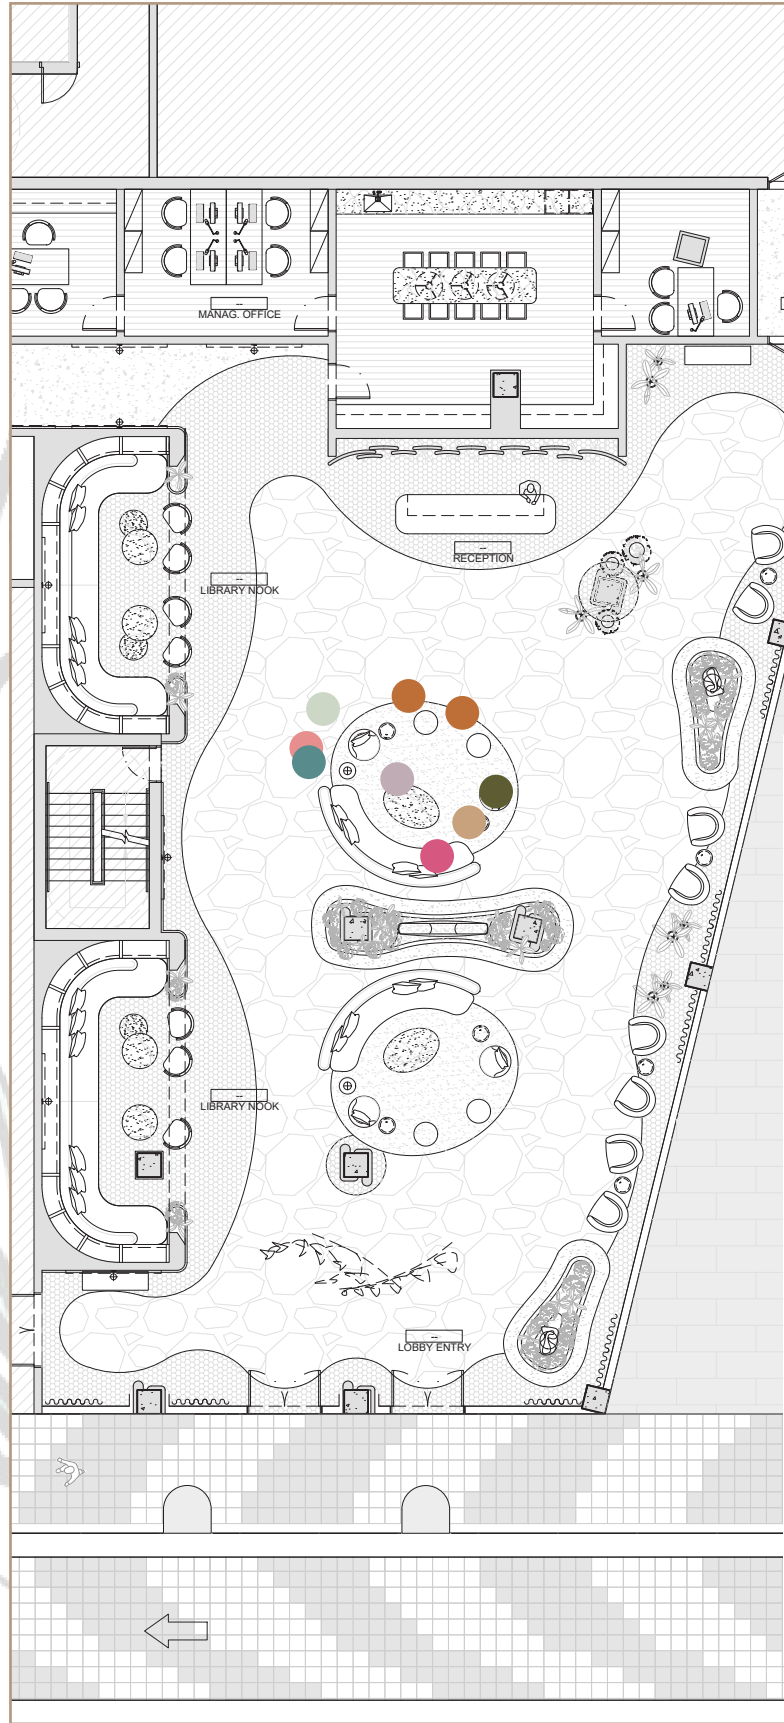

GROUND FLOOR PLAN

The background of the entire page is a dense, repeating pattern of tropical leaves. The leaves are rendered in various shades of dark green, teal, and blue, creating a rich, textured effect. The patterns include palm fronds, monstera leaves, and other broad-leafed plants. The overall tone is dark and sophisticated.

● SCONCE

● BENCH

LIBRARY NOOK

HALLWAY TO ELEVATORS

RECEPTION

HALLWAY TO BOH

RECEPTION AREA A

● LOUNGE CHAIR

● TABLE LAMP

● COFFEE TABLE

● LOUNGE CHAIR

FABRIC

● SIDE TABLE

● LOUNGE CHAIR

FABRIC

WOOD
DETAIL