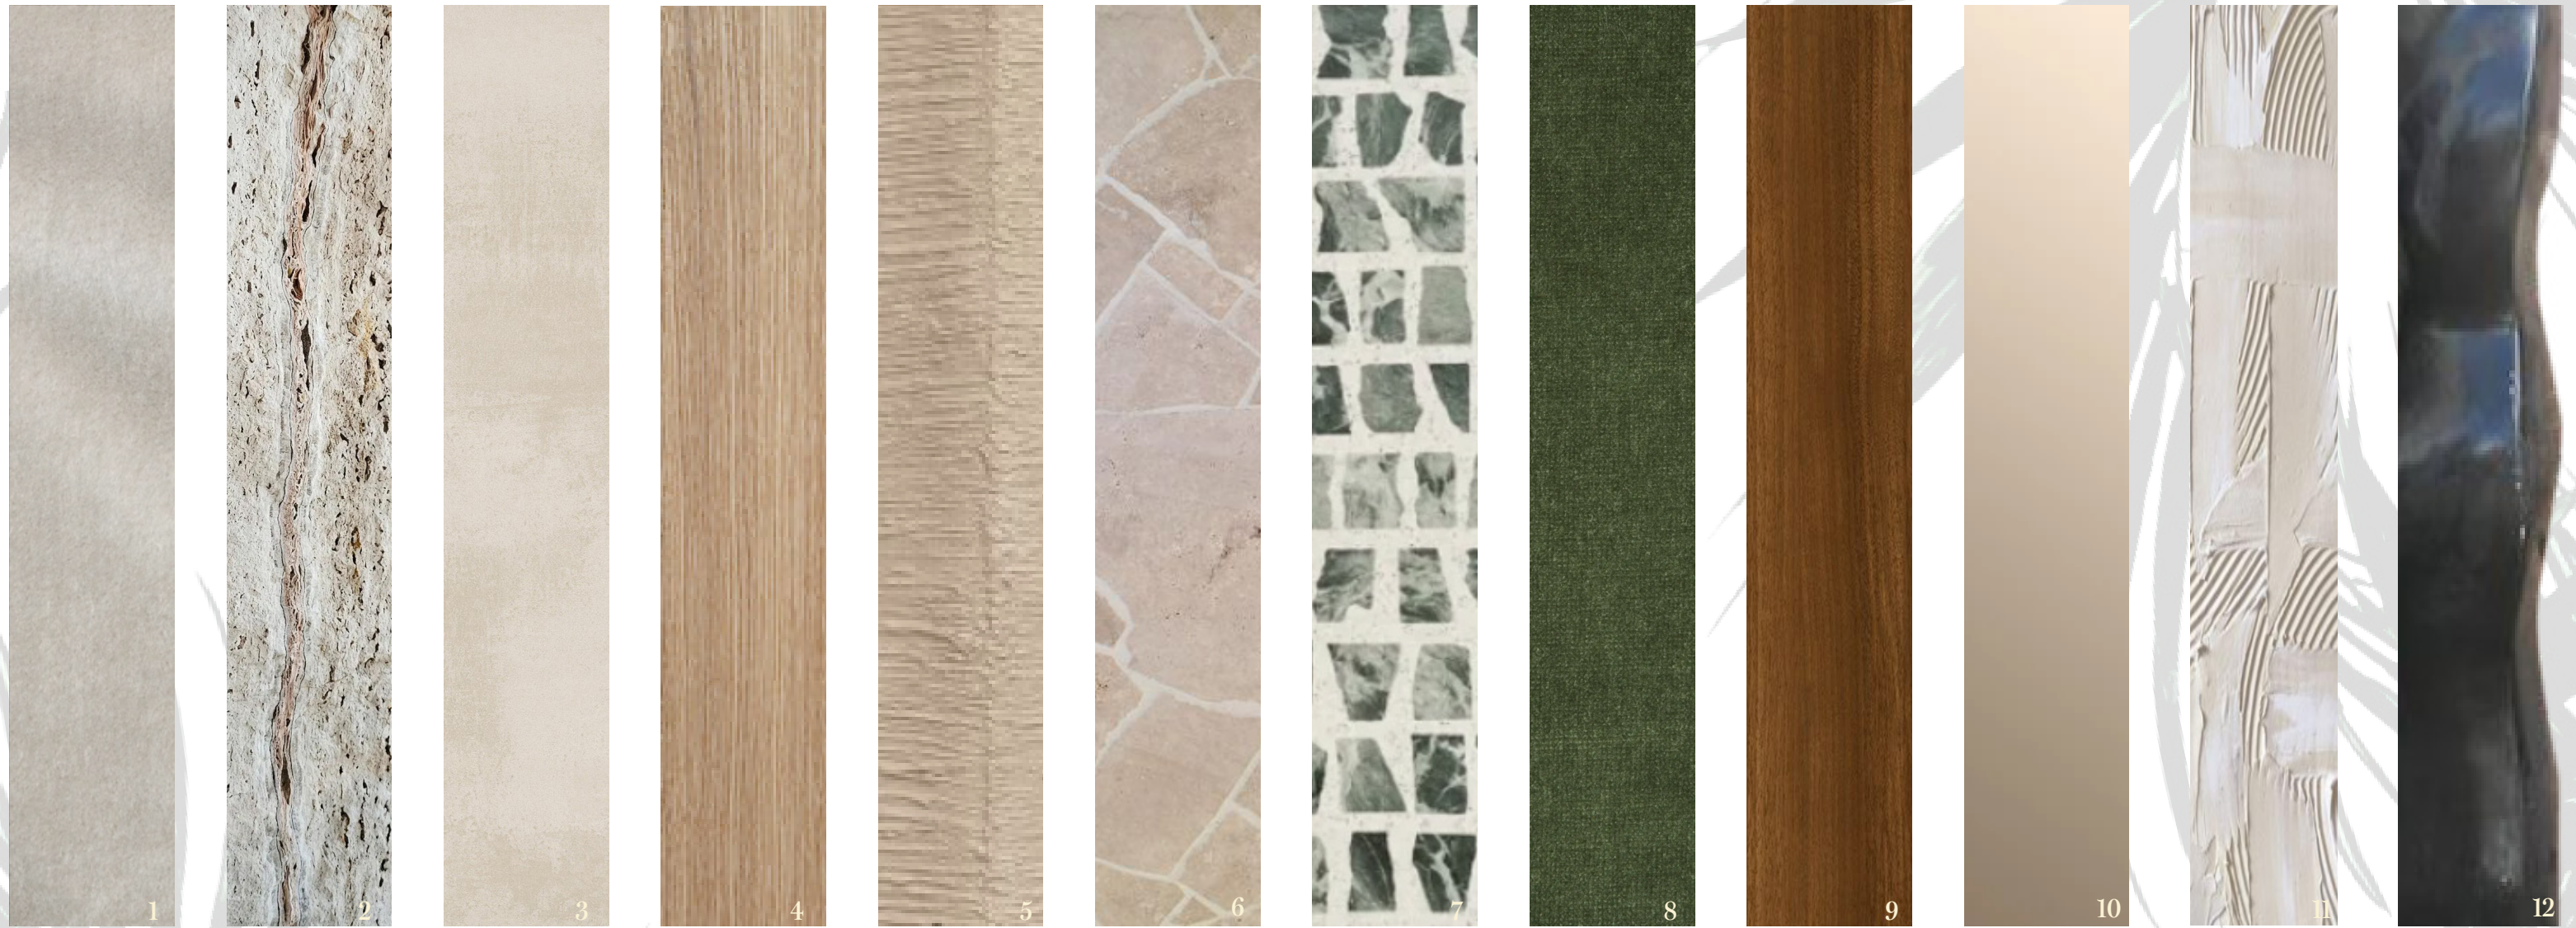

- 1 MOHAIR UPHOLSTERY
- 2 TRAVERTINE
- 3 LIMEWASH PLASTER
- 4 LIGHT OAK WOOD
- 5 CLAY TILE TEXTURE
- 6 FLAGSTONE TILE
- 7 GREEN MOSAIC TILE
- 8 VELVET UPHOLSTERY
- 9 DARK OAK WOOD
- 10 BRONZE MIRROR
- 11 PLASTER TEXTURE
- 12 ART SCULPTURE

LOBBY ENTRY & RECEPTION