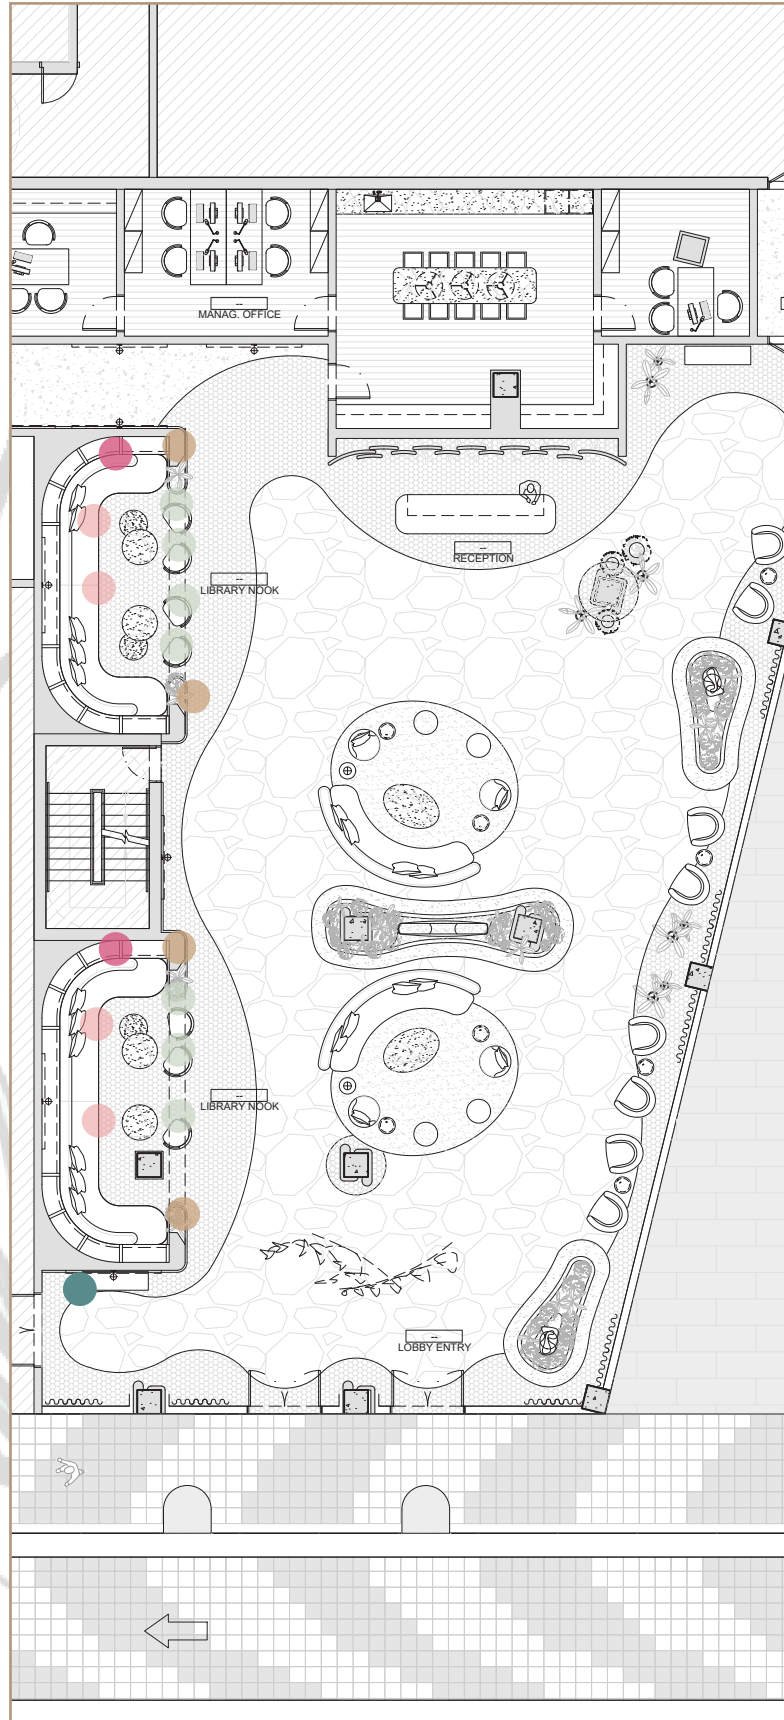

GROUND FLOOR PLAN

The background of the entire page is a dense, repeating pattern of tropical leaves. The leaves are rendered in various shades of dark green, teal, and blue, creating a rich, textured effect. The patterns include palm fronds, monstera leaves, and other broad-leafed plants. The overall tone is dark and sophisticated.

Lobby Entry & Reception

- 1 MOHAIR UPHOLSTERY
- 2 TRAVERTINE
- 3 LIMEWASH PLASTER
- 4 LIGHT OAK WOOD
- 5 CLAY TILE TEXTURE
- 6 FLAGSTONE TILE
- 7 GREEN MOSAIC TILE
- 8 VELVET UPHOLSTERY
- 9 DARK OAK WOOD
- 10 BRONZE MIRROR
- 11 PLASTER TEXTURE
- 12 ART SCULPTURE

LOBBY ENTRY & RECEPTION

RETAIL ENTRY

LIBRARY NOOK

LIBRARY NOOK

● LOUNGE CHAIR

FABRIC DETAIL

● CUSTOM BANQUETTE SOFA

● ROUND TABLE

● SCONCE

● BENCH

LIBRARY NOOK

HALLWAY TO ELEVATORS

RECEPTION

HALLWAY TO BOH

RECEPTION AREA A

● LOUNGE CHAIR