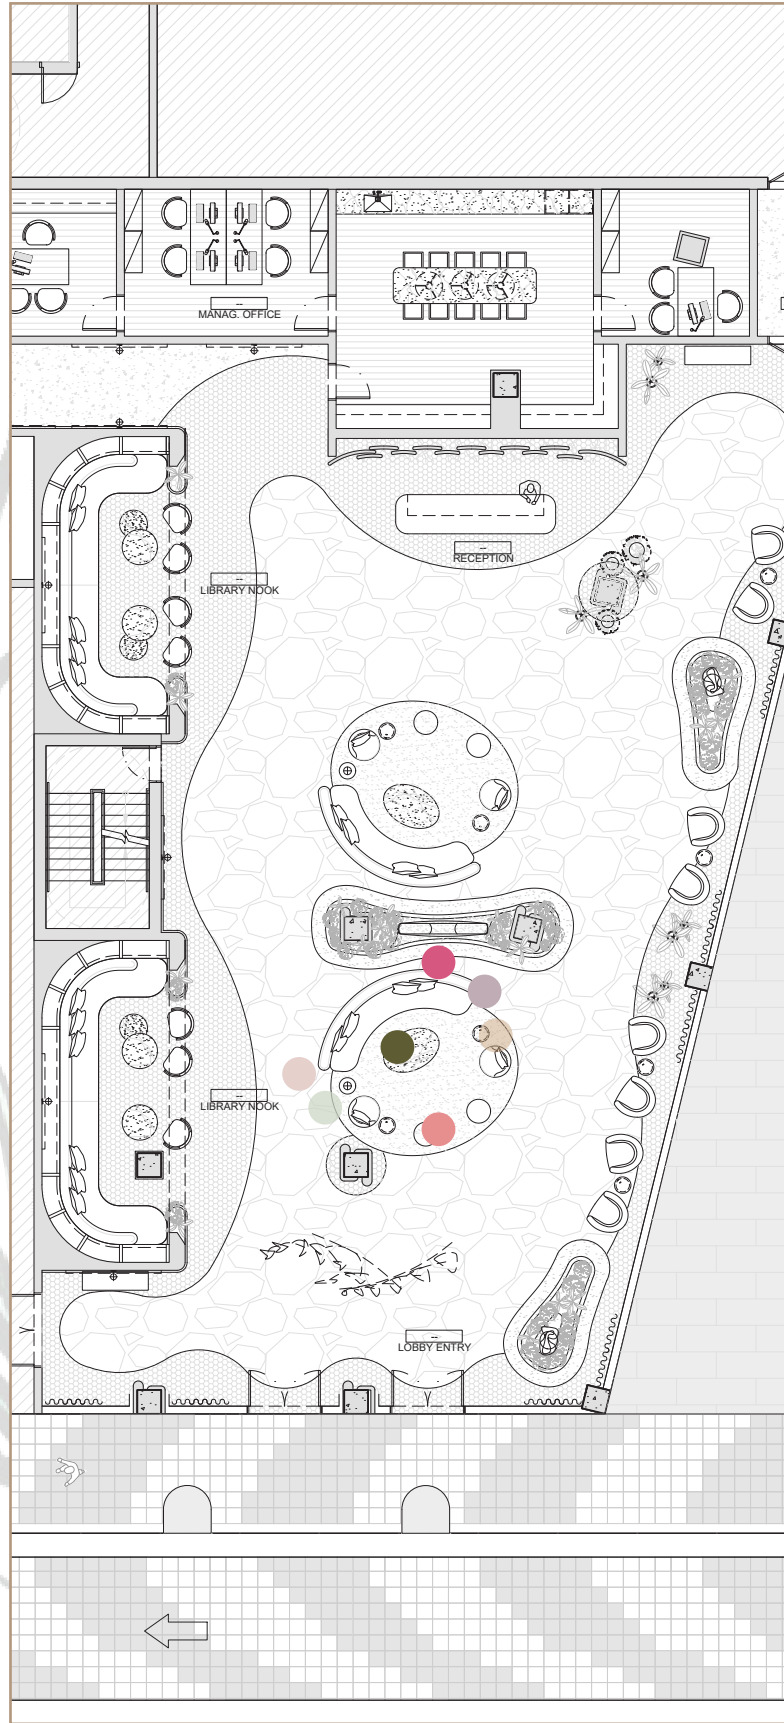

GROUND FLOOR PLAN

The background of the entire page is a dense, repeating pattern of tropical leaves. The leaves are rendered in various shades of dark green, teal, and blue, creating a rich, textured effect. The patterns include palm fronds, monstera leaves, and other broad-leafed plants. The overall tone is dark and sophisticated.

LOBBY ENTRY & RECEPTION

RETAIL ENTRY

LIBRARY NOOK

LIBRARY NOOK

● LOUNGE CHAIR

FABRIC DETAIL

● CUSTOM BANQUETTE SOFA

● ROUND TABLE

● SCONCE

● BENCH

LIBRARY NOOK

HALLWAY TO ELEVATORS

RECEPTION

HALLWAY TO BOH

RECEPTION AREA A

● LOUNGE CHAIR