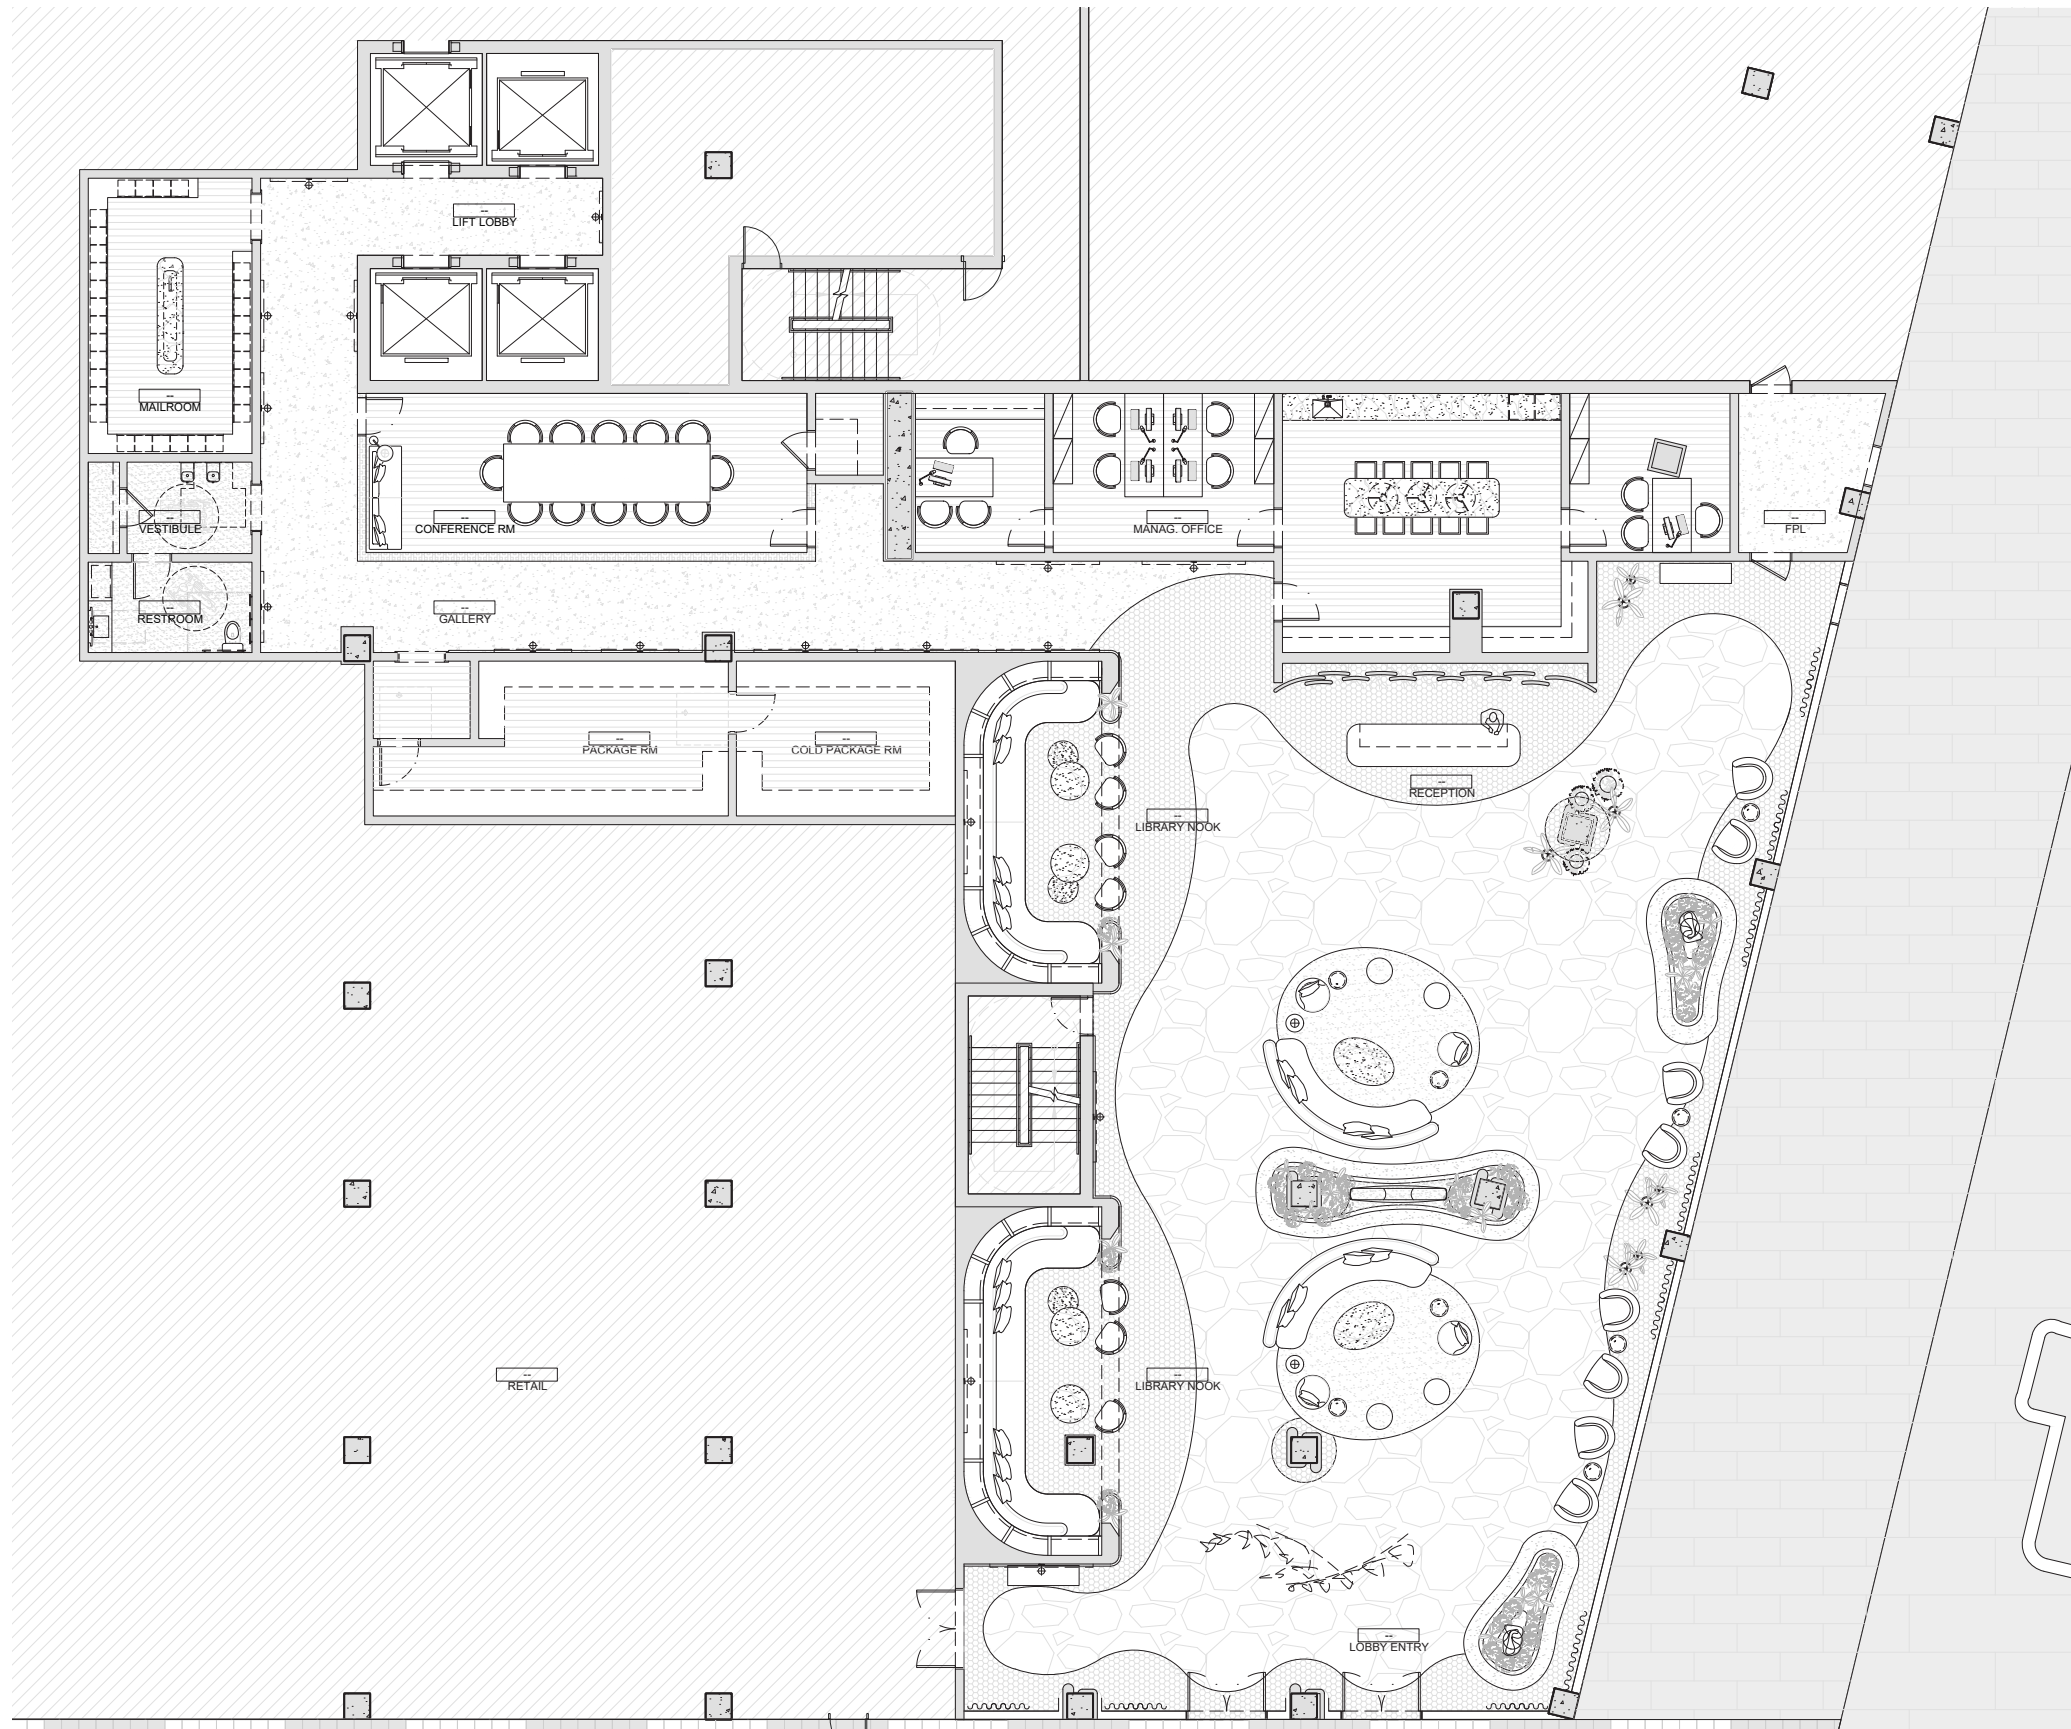

MIDTOWN PARK

BY PROPER

MEYER DAVIS STUDIO PRESENTATION

MIDTOWN PARK

MIAMI

Crafted with intention, refined materials, and a focus on comfort, Midtown Park offers a space designed to nurture relaxation and meaningful connections, all while embracing the essence of urban living.

GROUND FLOOR PLAN

The background of the entire page is a dense, repeating pattern of tropical leaves. The leaves are rendered in various shades of dark green, teal, and blue, creating a rich, textured effect. The patterns include palm fronds, monstera leaves, and other broad-leafed plants. The overall tone is dark and sophisticated.