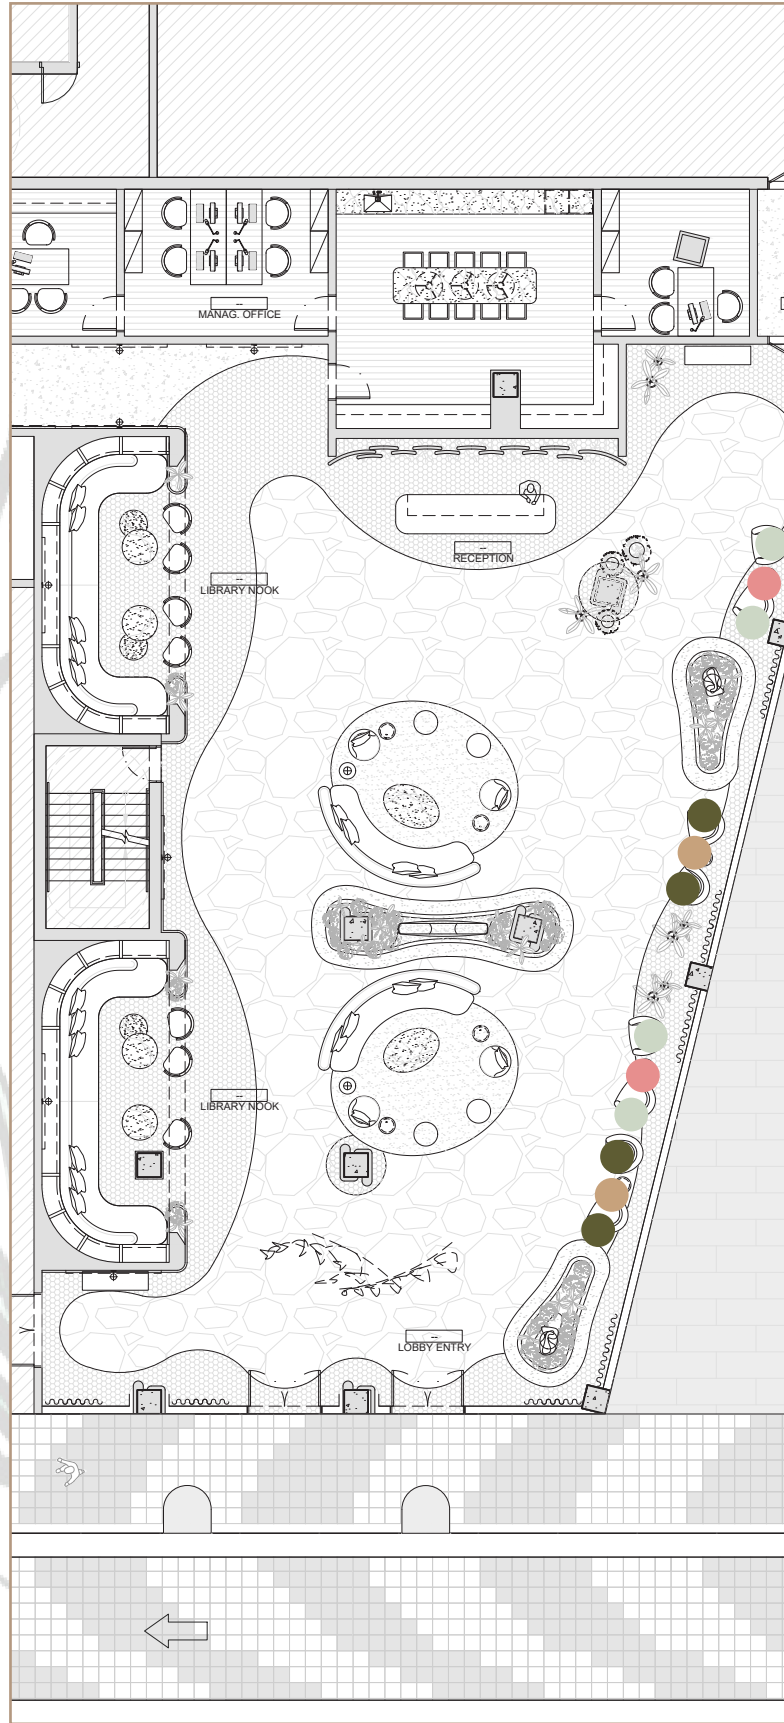

GROUND FLOOR PLAN

The background of the entire page is a dense, repeating pattern of tropical leaves. The leaves are rendered in various shades of dark green, teal, and blue, creating a rich, textured effect. The patterns include palm fronds, monstera leaves, and other broad-leafed plants. The overall tone is dark and sophisticated.

● TABLE LAMP

● COFFEE TABLE

● LOUNGE CHAIR

FABRIC

● SIDE TABLE

● LOUNGE CHAIR

FABRIC

WOOD
DETAIL

● CUSTOM SOFA

FABRIC

● FLOOR LAMP

● SIDE TABLE

● TABLE LAMP

● OTTOMAN

● COFFEE TABLE

● LOUNGE CHAIR

FABRIC

● SIDE TABLE

● LOUNGE CHAIR

FABRIC

WOOD
DETAIL

● SIDE TABLE

● LOUNGE CHAIR

FABRIC